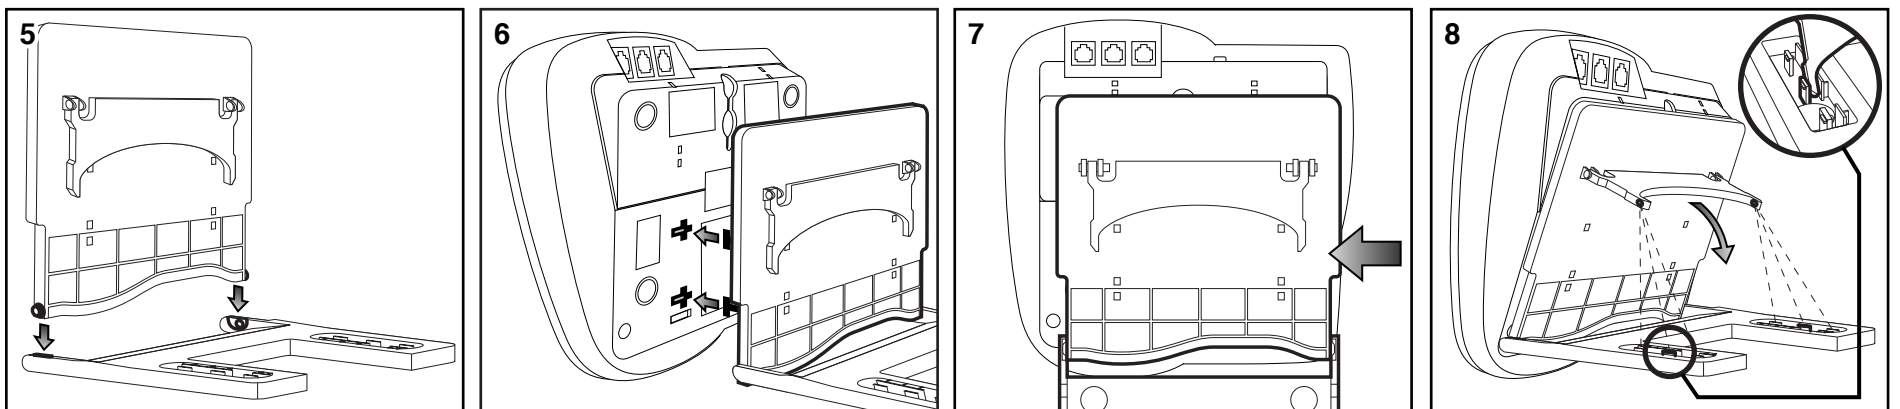

Comcode: 700304090
555-233-165
December 2003

4610SW IP Telephone Stand Instructions

4610SW IP: Desktop

Steps 5 – 8 Optional

4610SW IP: Wall Mount