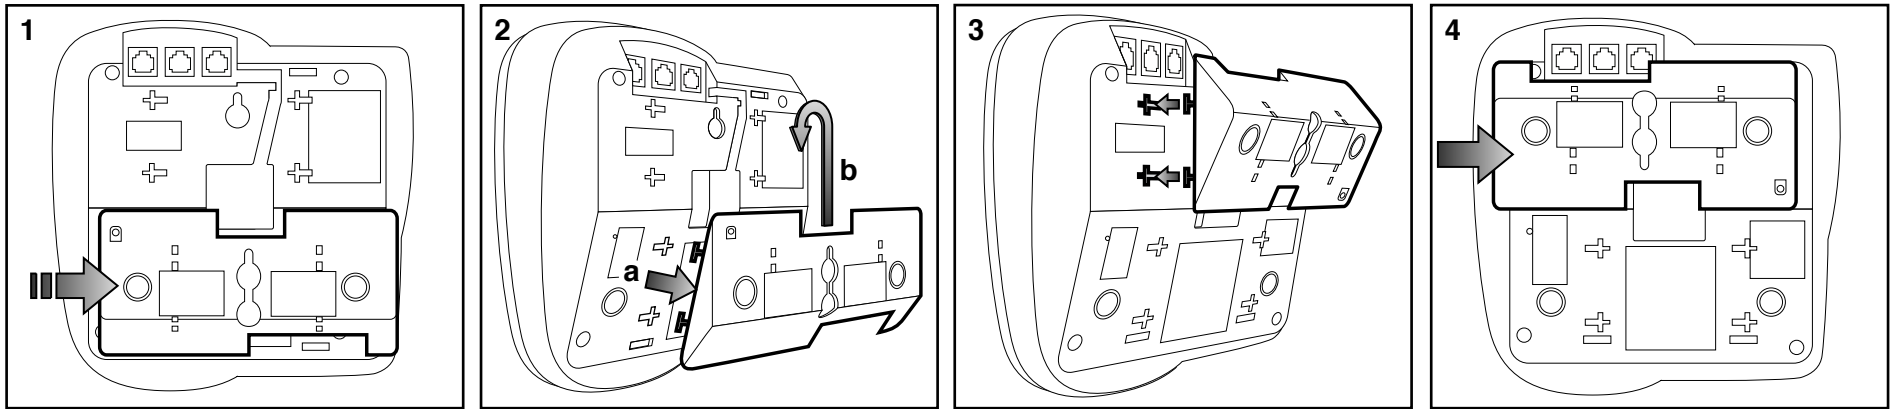

Comcode: 700304090
555-233-165
December 2003

4610SW IP Telephone Stand Instructions

4610SW IP: Desktop

Steps 5 – 8 Optional

4610SW IP: Wall Mount