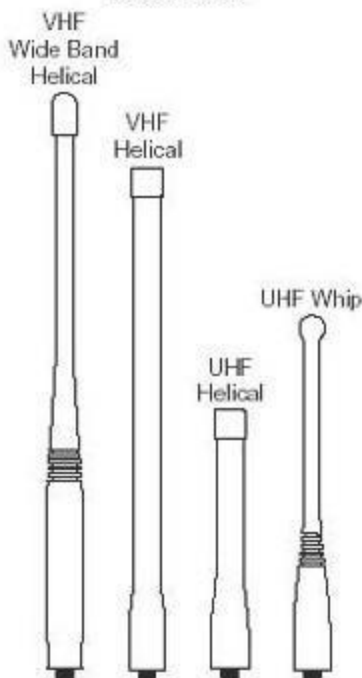

Motorola 'JEDI' Series

Antenna Identification Chart

Antenna Type	Approx. Length		Insulator Color Code	Frequency Range
	In.	MM		
VHF Wide Band Helical	8.1	203	RED	136-174 MHz
VHF Helical	7.8	195	YELLOW	136-151 MHz
	7.3	183	BLACK	151-162 MHz
	6.9	172	BLUE	162-174 MHz
UHF Helical	3.3	83	RED	403-435 MHz
	3.2	80	GREEN	435-470 MHz
	3.2	79	BLACK	470-512 MHz
UHF Wide Band Whip	5.2	130	GREY	403-512 MHz