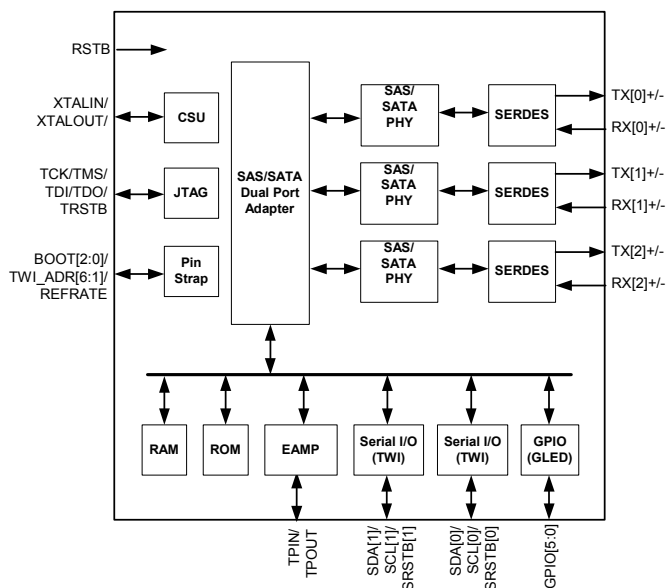

PM8307 SPS 3GT

SATA/SAS Active/Active MUX with Native Command Queuing

Released
Product Brief

PRODUCT OVERVIEW

- SATA/SAS active/active mux with NCQ.
- Low latency switching between two simultaneously active host ports and the SATA target port.
- Supports NCQ command streams and non-queued (ATA, ATAPI-7) command streams simultaneously and transparently from both hosts.
- SAS serial retimer.
- 6 General Purpose I/O (GPIO) pins available for uses including activity LEDs and HDD control.
- Diagnostics for fault isolation.
- Integrated crystal oscillator.
- Single 1.8 V power supply.

SYSTEM LEVEL FEATURES

- System level HDD power control when working with a SAS expander. Read/Write to registers using in-band Register FIS or host.
- System level fault isolation when working with an SAS expander or host. Diagnostic information communicated to system via in-band Register FIS.
- SPS 3GT provides multiple loopback modes including HDD metallic loopback.

DIAGNOSTICS

- Extensive control of loopbacks and diagnostics collection using in-band Register FIS.
- CJTPAT data generator per link.
- Extensive per-channel built-in counters including:
 - CRC errors
 - Invalid DWORDs, Loss of DWORD synchronization
 - 8B/10B disparity errors and code violations
 - PHY Resets
- Protocol timers for host/device protocol lockup issues.

PHYSICAL

- 1.8 V power supply.
- 80-pin Exposed Pad TQFP package.
- 10 mm x 10 mm.

APPLICATIONS

- SATA HDD Dual-Port Adaptor Card.
- SATA HDD Drive Sleds for Enterprise Storage Arrays.
- SAS Retiming.

BLOCK DIAGRAM