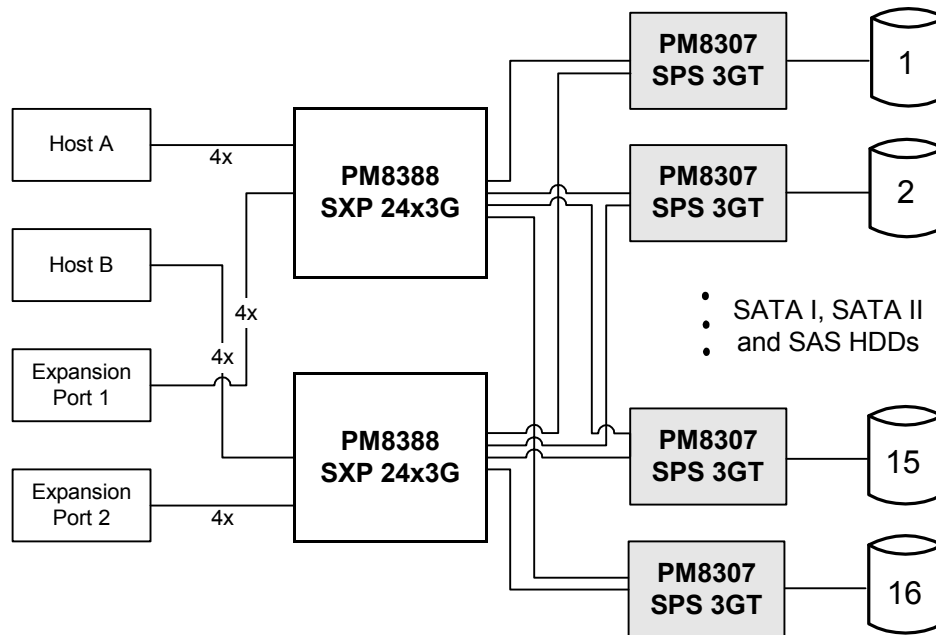

PM8307 SPS 3GT

SATA/SAS Active/Active MUX with Native Command Queuing

Released
Product Brief

PRODUCT OVERVIEW

- SATA/SAS active/active mux with NCQ.
- Low latency switching between two simultaneously active host ports and the SATA target port.
- Supports NCQ command streams and non-queued (ATA, ATAPI-7) command streams simultaneously and transparently from both hosts.
- SAS serial retimer.
- 6 General Purpose I/O (GPIO) pins available for uses including activity LEDs and HDD control.
- Diagnostics for fault isolation.
- Integrated crystal oscillator.
- Single 1.8 V power supply.

DIAGNOSTICS

- Extensive control of loopbacks and diagnostics collection using in-band Register FIS.
- CJTPAT data generator per link.
- Extensive per-channel built-in counters including:
 - CRC errors
 - Invalid DWORDs, Loss of DWORD synchronization
 - 8B/10B disparity errors and code violations
 - PHY Resets
- Protocol timers for host/device protocol lockup issues.

PHYSICAL

- 1.8 V power supply.
- 80-pin Exposed Pad TQFP package.
- 10 mm x 10 mm.

APPLICATIONS

- SATA HDD Dual-Port Adaptor Card.
- SATA HDD Drive Sleds for Enterprise Storage Arrays.
- SAS Retiming.

BLOCK DIAGRAM

SATA/SAS STORAGE SYSTEM

SATA HDD DUAL-PORT ADAPTOR